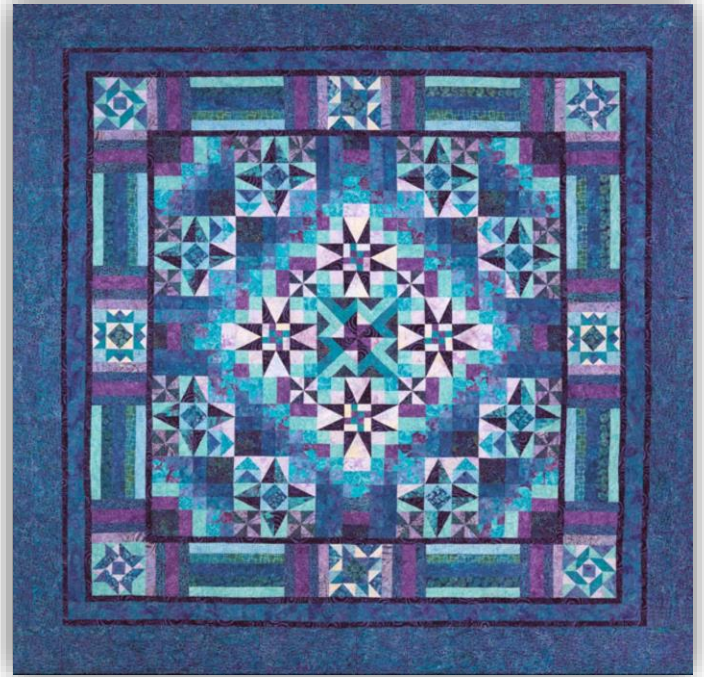

Mystical Prism – A 12 Month Block of the Month

October 15, 2017 – September 15, 2018

Mystical Prism designed by Toni Steere and Jenny Foltz of Wing and a Prayer Design features Mystical Batiks from Timeless Treasures. It uses all 20 beautiful batiks from the 2017 Tonga Mystical collection in a palette of deep blue to turquoise with purple accents to create the illusion of a kaleidoscope. The quilt uses traditional piecing with unusual fabric color combinations. Points are easily made with optional Creative Grids rulers or the paper template included with the pattern. We will also “Tuckerize” the cutting instructions for those that are participating in our “Tucker University” for Studio 180 tools. Our programs for Mystical Prism include the pattern and all the original batiks needed to make the quilt top, borders, and binding. The quilt finishes as King size at 102" x 102".